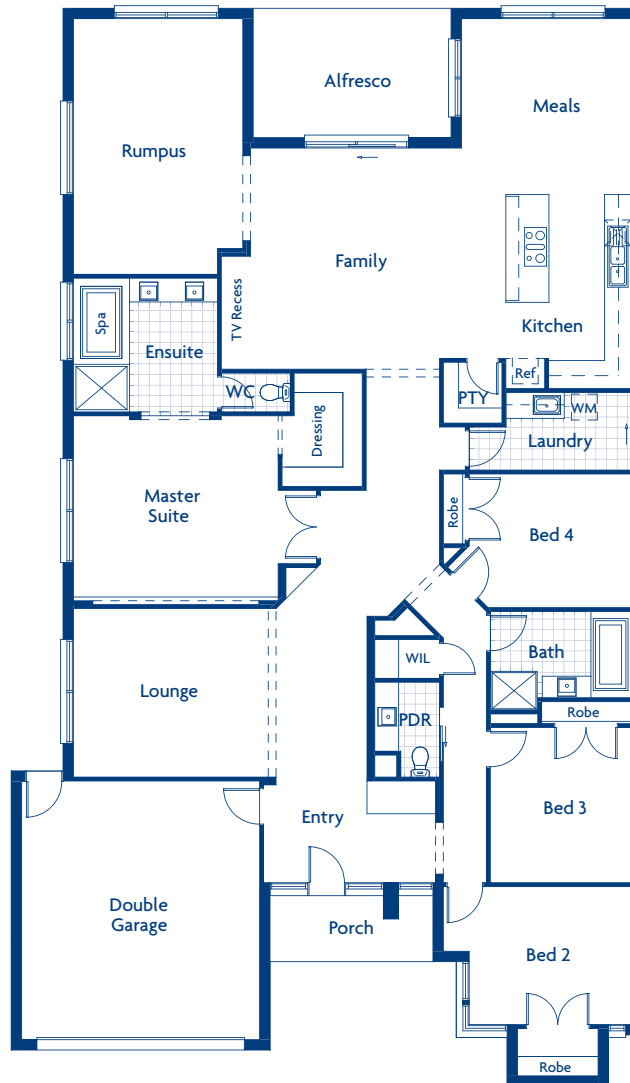

PAGODA 31 Mk2 DIMENSIONS

FAMILY	4300mm x 4810mm
MEALS	3910mm x 3480mm
LOUNGE	4520mm x 3610mm
RUMPUS	3650mm x 5500mm
MASTER SUITE	3940mm x 4750mm
BEDROOM 2	2980mm x 3490mm
BEDROOM 3	3480mm x 3000mm
BEDROOM 4	3490mm x 3000mm

GARAGE	5520mm x 6000mm
ALFRESCO	4000mm x 2790mm

EXTERIOR LENGTH	23.71m
EXTERIOR WIDTH	13.72m
HOUSE AREA TOTAL	289.09sqm

SQUARES **31.12**

Refer to working drawings for complete dimensions.

Suits a 15m wide lot

PAGODA 35 Mk2 DIMENSIONS

FAMILY	4900mm x 5130mm
MEALS	3920mm x 4090mm
LOUNGE	4700mm x 3920mm
RUMPUS	3930mm x 5930mm
MASTER SUITE	4110mm x 4750mm
BEDROOM 2	3740mm x 3200mm
BEDROOM 3	3250mm x 3600mm
BEDROOM 4	3740mm x 3100mm

GARAGE	5520mm x 6000mm
ALFRESCO	4590mm x 3000mm

EXTERIOR LENGTH	25.00m
EXTERIOR WIDTH	14.60m
HOUSE AREA TOTAL	323.85sqm

SQUARES 34.86

Refer to working drawings for complete dimensions.

Suits a 15.8m wide lot