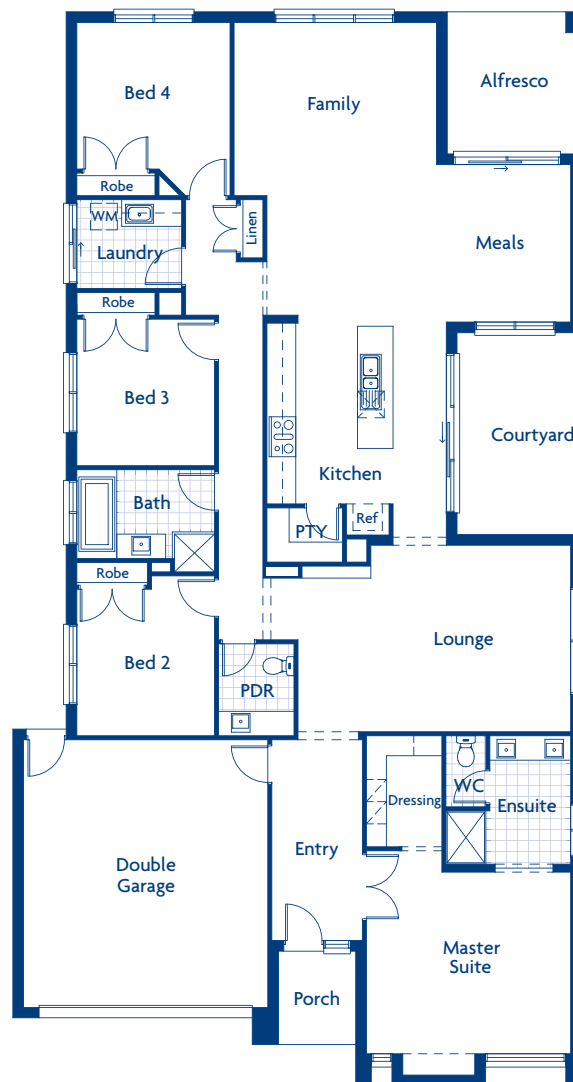

EDEN 26 DIMENSIONS

FAMILY	4030mm x 3600mm
MEALS	2510mm x 3245mm
LOUNGE	4600mm x 4000mm
MASTER SUITE	4600mm x 4090mm
BEDROOM 2	3100mm x 3000mm
BEDROOM 3	3100mm x 3000mm
BEDROOM 4	3450mm x 3000mm
GARAGE	5500mm x 6000mm

ALFRESCO	3020mm x 3000mm
COURTYARD	2510mm x 4045mm

EXTERIOR LENGTH	22.88m
EXTERIOR WIDTH	12.27m
HOUSE AREA TOTAL	242.83sqm

SQUARES **26.14**

Refer to working drawings for complete dimensions.

Suits a 13.5m wide lot

EDEN 29 DIMENSIONS

FAMILY	4560mm x 3900mm
MEALS	2800mm x 3545mm
LOUNGE	4780mm x 4200mm
MASTER SUITE	4600mm x 4090mm
BEDROOM 2	3100mm x 3300mm
BEDROOM 3	3100mm x 3300mm
BEDROOM 4	3450mm x 3300mm
GARAGE	5500mm x 6000mm

ALFRESCO	3020mm x 3200mm
COURTYARD	2800mm x 4545mm

EXTERIOR LENGTH	24.18m
EXTERIOR WIDTH	12.80m
HOUSE AREA TOTAL	265.91sqm

SQUARES **28.62**

Refer to working drawings for complete dimensions.

Suits a 14m wide lot